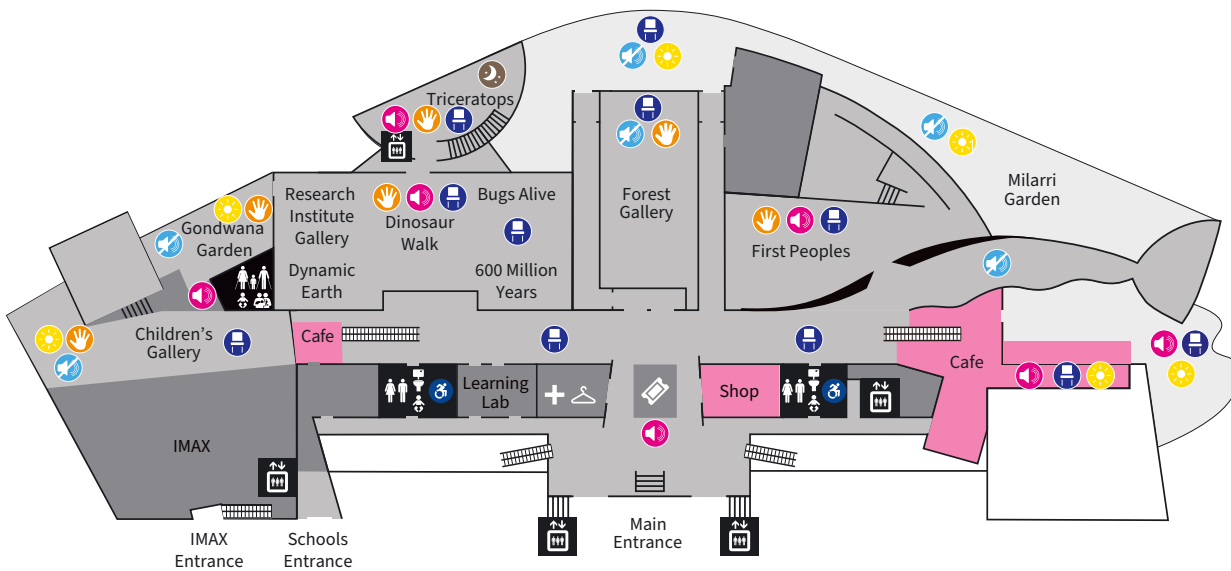

## Melbourne Museum Upper Level

### Key Sensory Icons

- Usually noisy
- Usually quiet
- Very low light
- Natural light
- Interactive and touch objects
- Seating area

## Melbourne Museum Ground Level

## Melbourne Museum Lower Level