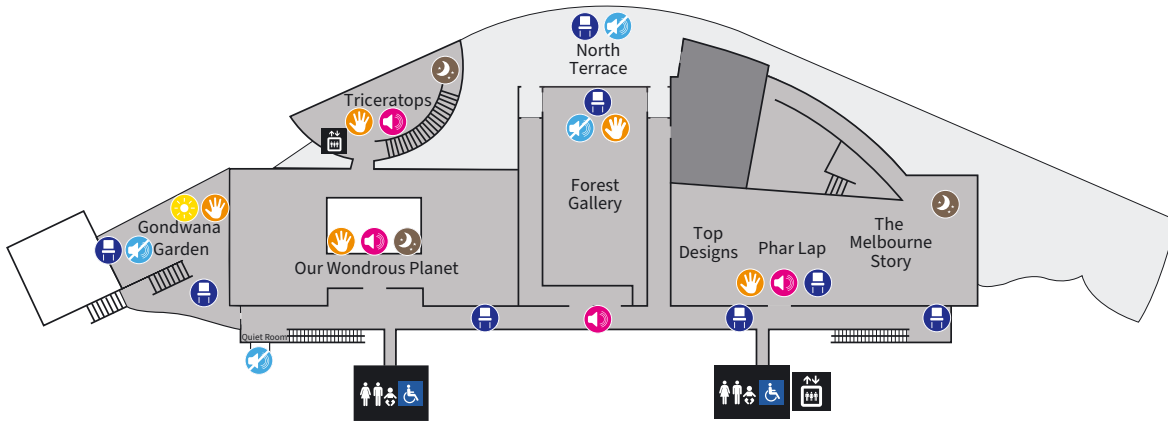

## Melbourne Museum Upper Level

### Key Sensory Icons

- Usually noisy
- Usually quiet
- Very low light
- Natural light
- Interactive and touch objects
- Seating area

## Melbourne Museum Ground Level

## Melbourne Museum Lower Level